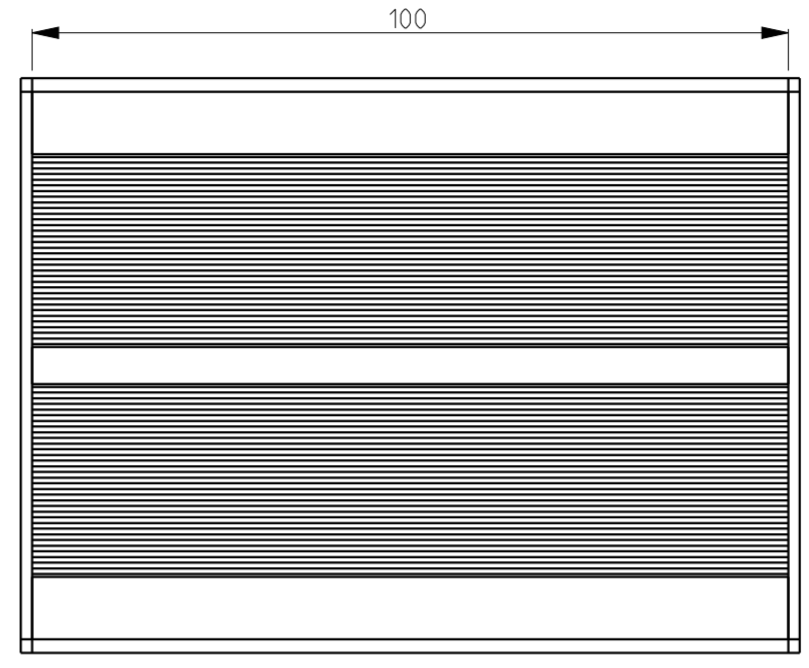

SCALE 2:1

Material: aluminum
 Finish: sandblasted or brushed
 Coating: anodized
 Color: black

INDEX	CHANGE	DESCRIPTION OF MODIFICATION	DATE	NAME
00		ARTICLE CREATION	08/05/20	NIME
ALL DIMENSIONS ARE IN MM General Tolerances ISO2768mK				
PROJECTION TYPE 			SCALE	MATERIAL
PART NAME H09-76W46H100L			1:1	WEIGHT (Kg)
PROJECT ALUMINUM HOUSING SET				
DAVANTECH			D1001437	
<small>This document is confidential and may not be made use of by or communicated to third parties without permission of Davantech Co., LTD.</small>				SHEET 1 OF 1 A2