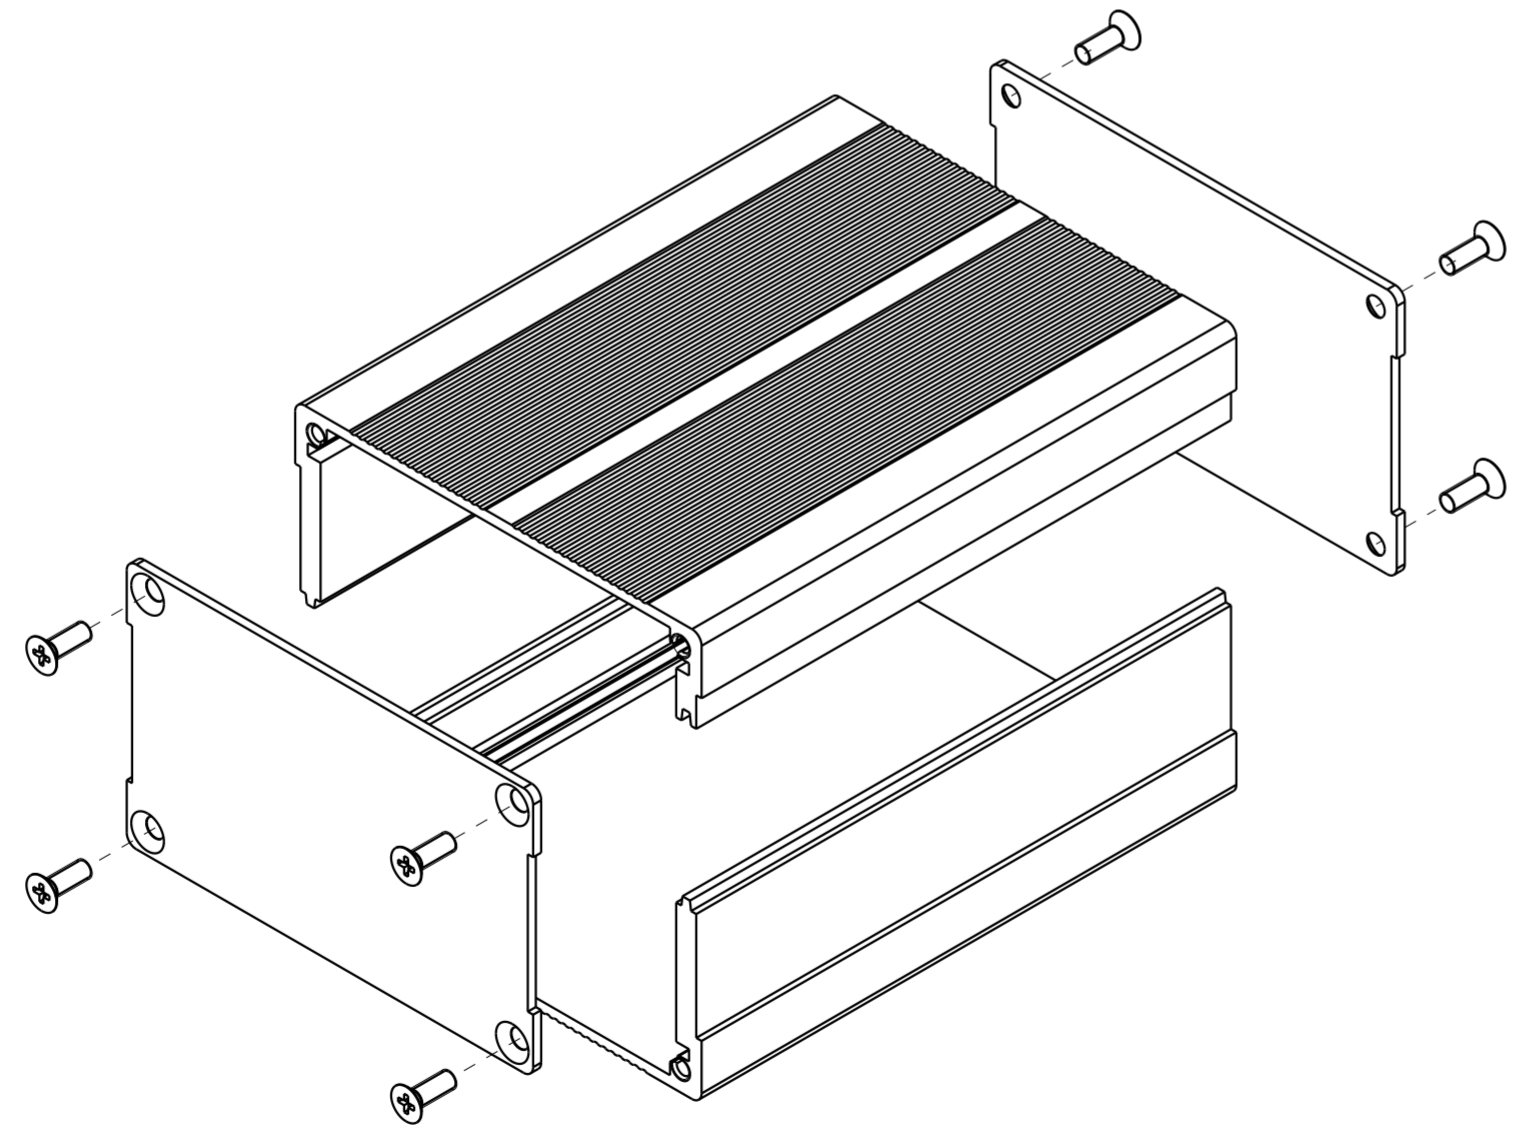

SCALE 2:1

Material: aluminum
 Finish: sandblasted or brushed
 Coating: anodized
 Color: black

INDEX	CHANGE	DESCRIPTION OF MODIFICATION	DATE	NAME
00		ARTICLE CREATION	08/05/20	NIME
ALL DIMENSIONS ARE IN MM General Tolerances ISO2768mK				
PROJECTION TYPE 			SCALE	MATERIAL
PART NAME H09-76W46H100L			1:1	WEIGHT (Kg)
PROJECT ALUMINUM HOUSING SET				
DAVANTECH			D1001437	
<small>This document is confidential and may not be made use of by or communicated to third parties without permission of Davantech Co., LTD.</small>				SHEET 1 OF 1 A2